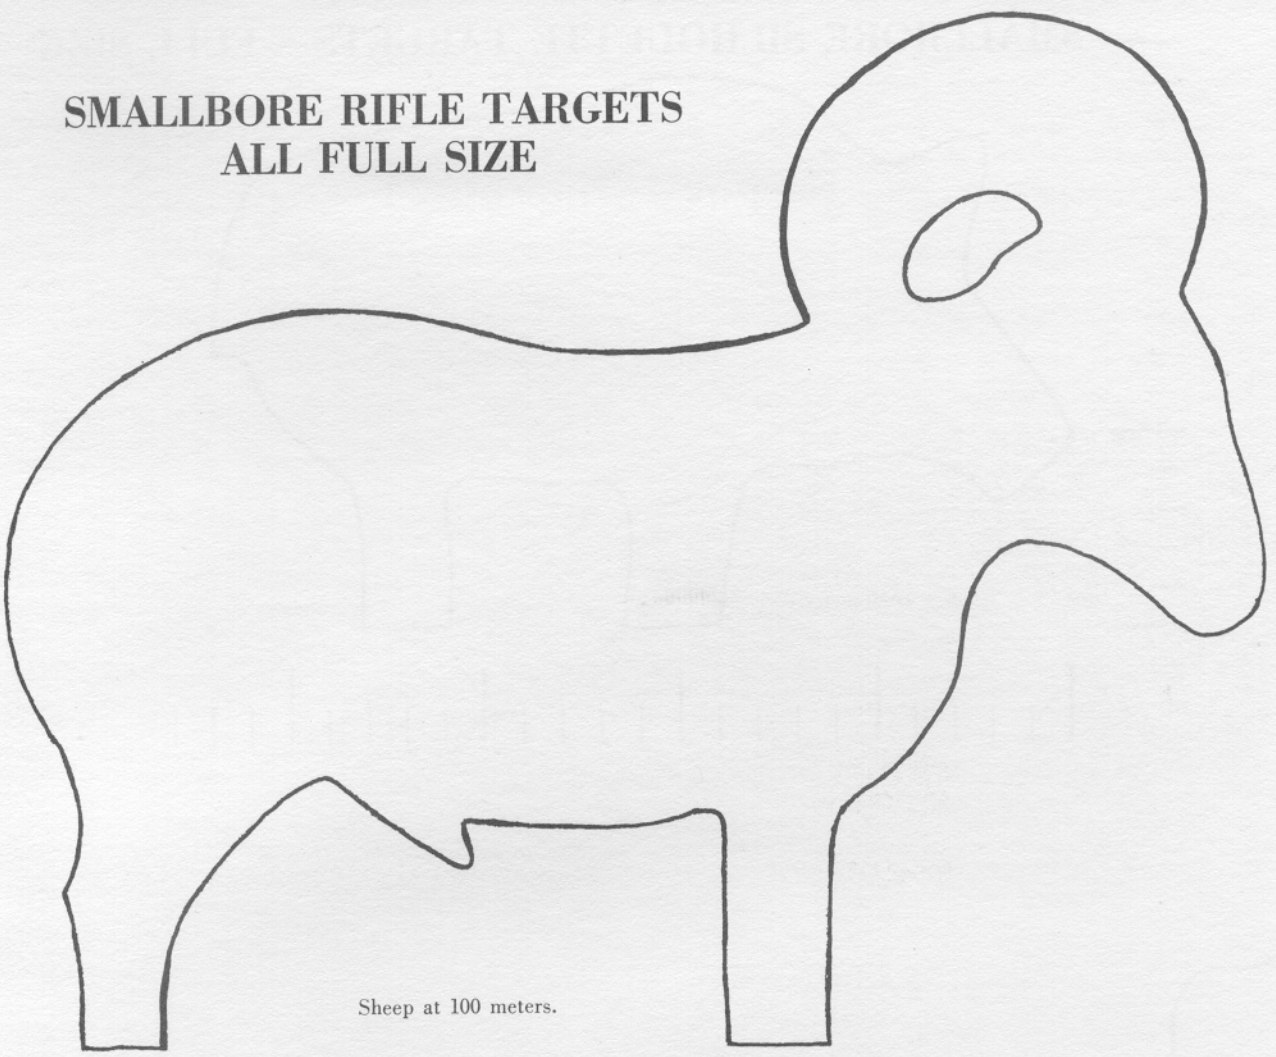

**SMALLBORE RIFLE TARGETS  
ALL FULL SIZE**

Sheep at 100 meters.

Chicken at 40 meters.